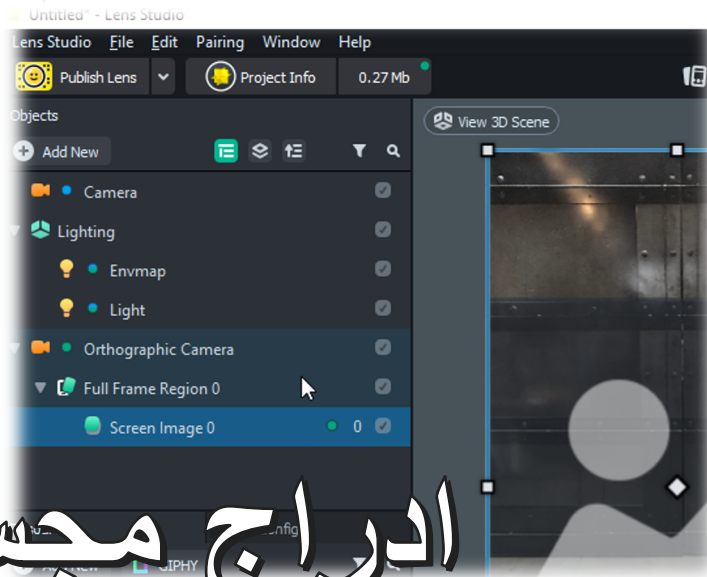

مهام في برنامج Lens Studio

الدراج مجسم الصورة